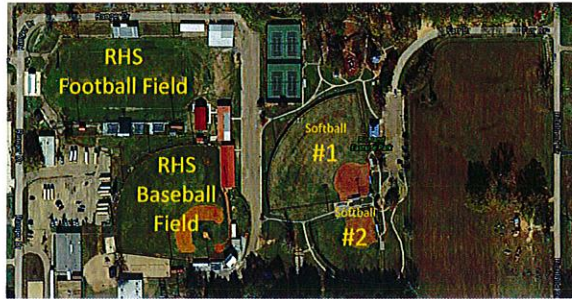

Park Maps

EASTSIDE—100 Furr Drive

WESTSIDE—160 Brandon Avenue

**SOCCKER FIELDS
410 East Harper Street**